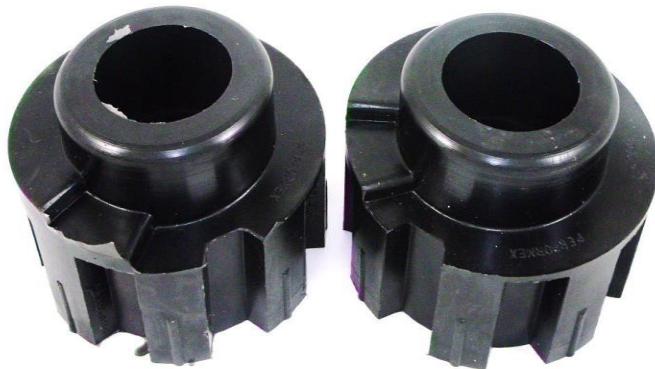

2005-2018 Ford F250/F350/F450 4WD  
1.75" Leveling Kit  
Part #1010

## INSTALLATION SHEET

1. Park vehicle on a flat, level and hard surface Jack up the front end of the vehicle and support the vehicle with jack stands. The front wheels must be off of the ground.
2. Remove the front tires and wheels
3. Raise the axle using the floor jacks enough to relieve the tension in the shocks.
4. Disconnect the end links to the sway bar,
5. Remove the bolt at the brake line bracket to avoid damage when lowering the axle.
6. Remove shocks on both sides.
7. Lower the front axle as far as possible. Mark each spring left or right, and up or down to reinstall later on the same position and orientation. Remove only one spring at a time.
8. Compress the spring down and install the coils spacer and reinstall the spring.
9. Repeat steps 7 and 8 for on the other side of the vehicle.
10. Lift axle back up.
11. Reinstall brake line bracket
12. Reconnect sway bar end links.
13. Torque all nuts and bolts to factory specifications.
14. Put wheels back on and lower vehicle to the ground.
15. It is recommended that the vehicle be aligned after installing this kit.